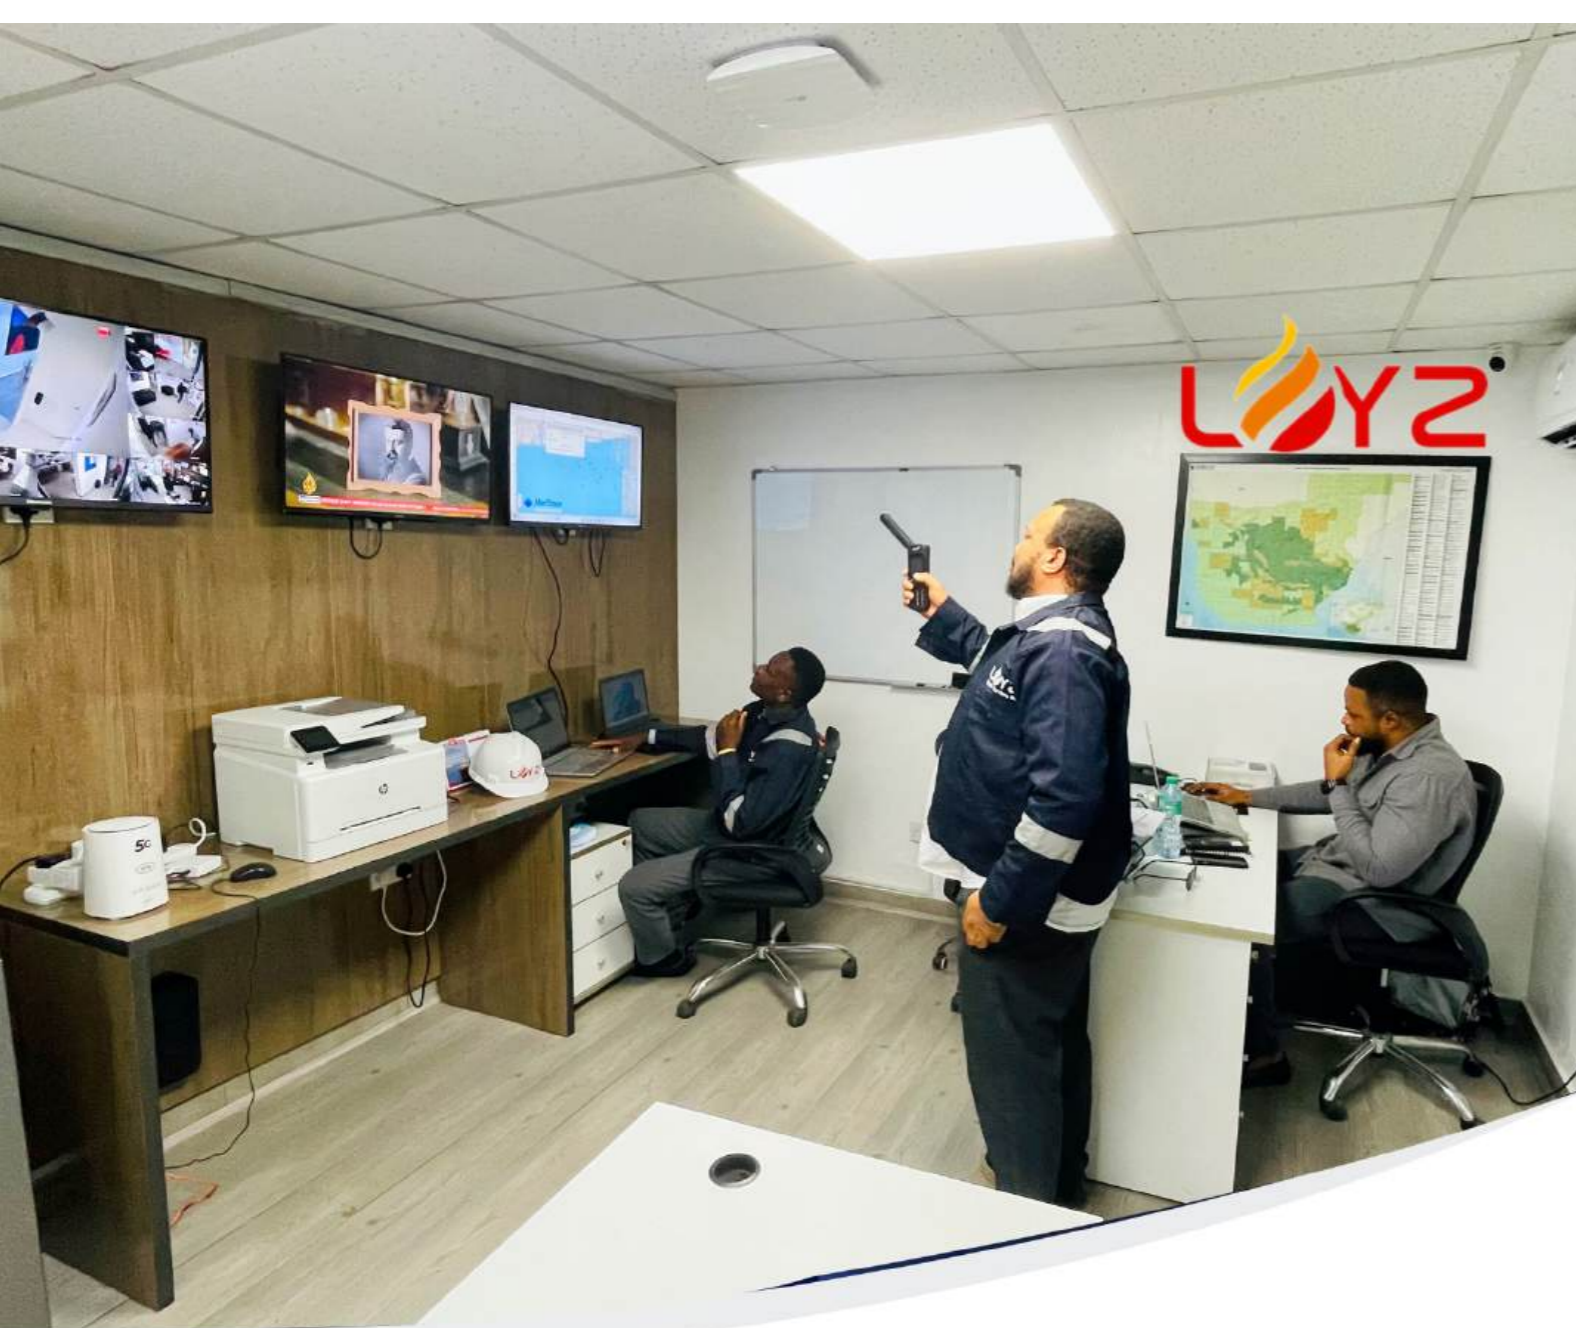

OUR CLIENTS

24/7 OPERATIONS COMMAND CENTRE (OCC)

Our company carries out all its marine operations from its state of art operations command centre (OCC) situated in Lagos. The OCC is managed by our high calibre marine specialists and dedicated professional ensuring the safety of our clients' vessels.

The operations are coordinated and manned by our 24/7/365 qualified team with access to the latest tracking system that covers the following: AIS Live Technology, VHF, UHF, Satellite Communications, GSM.

OEM Partners